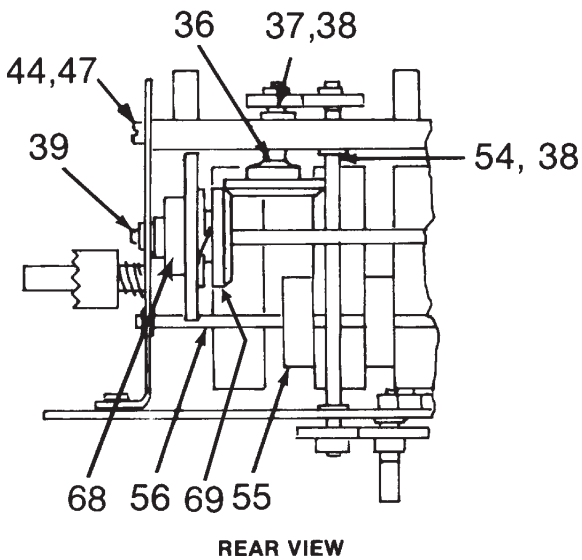

## 600 SERIES REGISTER

Index	Part No.	Description	Used On	Index	Part No.	Description	Used On
	100498-001	Register Complete, Gal. Tenths	AAAAA				CDCAF
	100498-002	Gal, Units	ABAAA	40	100482-001	Shutter	All
	100498-003	Lbs, units	BBAAA	41	100472-001	Spring, Extension	All
	100498-005	Litres, Units	CBAAA	42	100489-001	Sideplate Assy, Left	All
	100498-007	Kg, Units	FBAAA	43	100488-001	Sideplate Assy, Right	All
	100498-009	Gal, Quad Zero	AEAAD	44	100122-007	Washer, Lock, Internal Tooth No. 10	All
	100498-010	Litres, Units w/Tenths Grads	CDAAD	45	2023-001	Screw, 10-32 x 1/4 fil hd st	All
	100498-011	Gal, Quad Zero for 3/4" ATC	AEAAF	46	100877-001	Stud, Anti-Reset	All
	100498-012	Litres, Hundredths, Two Way Drive	CFCAD	47	88524-000	Screw, 10-32 x 3/8	All
	100498-013	Litres, Units w/Tenths, Two Way Drive for 3/4" ATC	CDCAF	48	88516-001	Ratchet Wheel and Gear Assy (36-tooth)	All
	100498-014	Gal, Tenths, Two Way Drive	AACAA	49	88988-000	Pawl, Non-Reverse	All
	100498-015	Litres, Units w/Tenths, for 3/4" ATC	CDAAF	50	600165-000	Spring, Pawl	All
	100498-016	Gal, Tenths	AAAAAD	51	100493-001	Bottom Plate Assy	All
	100498-018	Gal, Tenths for 1" w/ATC	AAAAAF				except AAAAF,
1	100476-001	Housing Complete	All				AEAAF,
2	100553-201	Mask, Gallons	AAAAA, ABAAA, AEAAD, AEAAF		100493-002	Bottom Plate Assy for ATC	CDCAF AEAAF, CDCAF
	100553-202	Pounds	BBAAA				
	100553-203	Litres	CBAAA, CDAAD, CDCAF	52	100494-001	Shaft Assy, Input	All except AEAAD, CDAAD,
	100553-204	Litres, Fixed "O"	CCAAA				AAAAF,
	100553-205	Pounds, Fixed "O"	BCAAA				AEAAF,
	100553-206	Kilograms	FBAAA				CDCAF
	100553-207	Litres, Hundredths	CFCAD				
3	8328-014	Screw, No. 6 Self Tapping	All		100494-002	Shaft Assy, Input	AEAAD, CDAAD,
4	101328-001	Single Head Clip	All				CFCAD
6	100481-001	Seal Reset Knob	All				
7	101043-001	Knob, Reset	All	53	100495-001	Gear, 32-tooth with setscrew	All
8	9287-003	Screw, Register Box	All				AEAAF,
9	100735-001	Plate, C/G Cover	All				CDCAF
10	100734-001	Gasket, C/G Cover	All, AAAAAD AAAAAF		101071-001	Gear, 35-tooth with setscrew	AEAAF, AAAAAF, CDCAF
	100457-004	Totalizer Wheel Bank Comp, Tenths	AAAAA	54	100466-002	Shaft, Vertical Input	All
	100457-005	Totalizer Wheel Bank Comp, Units	ABAAA, BBAAA, BCAAA, CCAAA, CDAAD, FBAAA, CBAAA, CFCAD, CDCAF	55	88361-002	Pinion, 8-tooth Celcon	All
			AEAAD, AEAAF	56	100468-001	Shaft, Pinion	All
				57	100343-029	Wheel Bank Complete, Tenths	AAAAA, AAAAAD, AAAAAF
	100457-006	Totalizer Wheel Bank Comp, Quad Zero	AEAAD, AEAAF		100343-005	Wheel Bank Complete, Units	ABAAA, BBAAA, CBAAA, FBAAA
12	45779-000	Shim, 0.0056 Thk	All		100343-030	Wheel Bank Complete, Quad Zero	AEAAF AEAAD
13	88461-000	Ring, Retainer	All		100343-031	Wheel Bank Complete, Hundredths	CFCAD
14	1228-000	Pinion, Totalizer, 8-tooth	All		100343-054	Wheel Bank Complete Units w/Tenths	CDCAF CDAAD
15	100469-001	Shaft, Totalizer Pinion	All				
16	88460-000	Ring, Retainer	All	58	100455-001	Shaft, Numeral Wheel	All
17	100483-001	Indicator	All	59	88749-000	Sleeve, Drive Gear	All
18	41765-000	Screw, No. 6 x 3/16 Bind. hd	All	60	100342-001	Register Wheel, No. 5	All
19	8566-003	Washer, Flat	All	61	100341-001	Register Wheel, Nos. 2, 3 & 4	All
20	88197-002	Gear, Reset (18-tooth)	All	62	100339-029	Register Wheel, No. 1, Tenths	AAAAA
21	100474-001	Plate, Hold-out	All		100339-005	Register Wheel, No. 1, Units	ABAAA, BBAAA, CBAAA, FBAAA
22	601051-001	Belleville Washer Spring	All				
23	41981-000	Nut, 1/4-28 (left-hand)	All				
24	8571-009	Washer, Flat	All				
25	100452-001	Gear, Reset (36-tooth)	All				
26	88359-100	Pawl, Reset	All		100339-030	Register Wheel, No. 1, Quad Zero	AEAAD, AEAAF
27	88223-000	Spring, Reset	All				
28	100473-001	Plate Cover	All		100339-031	Register Wheel, No. 1, Hundredths	CFCAD
29	88463-000	Ring, Retainer	All		100339-054	Register Wheel, No. 1, Units w/Tenths	CDAAD CDCAF
30	8579-027	Ring, Retainer	All				
31	100894-002	Reset Hub Assy	All	63	88319-001	Washer, Plain	All
32	100024-004	Spring Compression	All	64	88320-000	Washer, Snap	All
33	81230-X	Change Gear (Give No. of teeth)*	All	65	100344-002	Zero Stop Pawl Assy	CDAAD
34	100490-002	Gearplate Assy	All				AAAAAD, AAAAAF,
36	100492-002	Shaft Assy, Intermediate	All				CFCAD,
37	88462-000	Ring, Retainer	All				AEAAF, CDCAF,
38	46652-001	Shim, 3/8 OD, 0.1985 ID	All				AEAAD
39	100464-001	Shaft Assy, One-Way Drive	All				
			except CFCAD, CDCAF	66	100024-006	Spring Compression	All
	100464-003	Shaft Assy, Two-Way Drive	CDCAD	67	101045-001	Screw, Reset Knob	All
				68	100451-001	Gear, 48T and 24T ratchet With Cam	All
				69	100471-001	Gear, Bevel/Clutch Assy	All