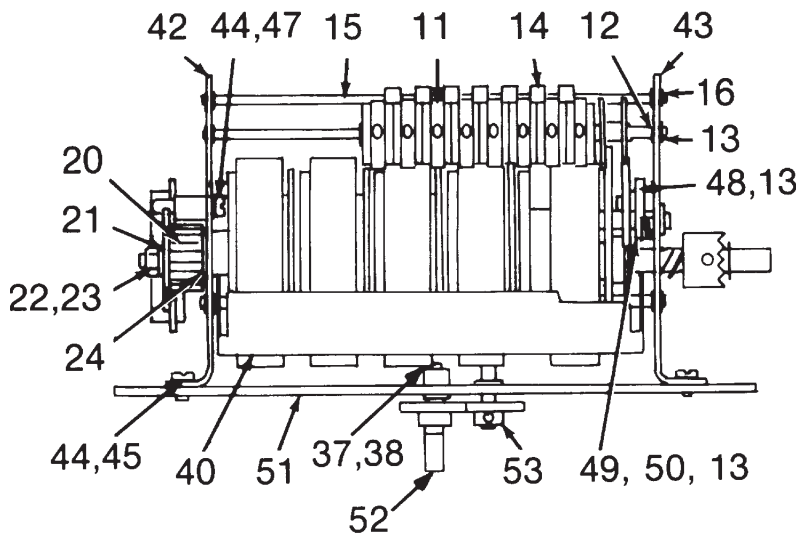

Units of Measure (1st Key Letter)

- A Gallons
- B Pounds
- C Litres
- D Litres/Fixed "0"
- E Pounds/Fixed "0"
- F Kilograms

Register Unit (2nd Key Letter)

- A Tenths Wheel
- B Units Wheel
- C Double Digit Wheel
- D Units w/Tenths Grads
- E Quadruple Zero
- F Tenths w/Hundreths Grads

Base (3rd Key Letter)

- A Standard Rotation (CCW, Viewed From Top)
- B Reverse Rotation (CW, Viewed From Top)
- C Two-Way Drive

Housing (4th Key Letter)

- A Standard housing

Special Features (5th Key Letter)

- A None
- C Internal Pulser
- D Weights & Measures Type
- F 3/4" 4D and 1" 4D-MD w/ATC
- G Special Gear Reduction on Bottom Plate for Litres on Oval Wheel Meter