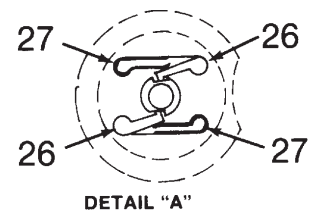

Units of Measure (1st Key Letter)

- A Gallons
- B Pounds
- C Litres
- D Litres/Fixed "0"
- E Pounds/Fixed "0"
- F Kilograms

Register Unit (2nd Key Letter)

- A Tenths Wheel
- B Units Wheel
- C Double Digit Wheel
- D Units w/Tenths Grads
- E Quadruple Zero
- F Tenths w/Hundreths Grads

Base (3rd Key Letter)

- A Standard Rotation (CCW, Viewed From Top)
- B Reverse Rotation (CW, Viewed From Top)
- C Two-Way Drive

Housing (4th Key Letter)

- A Standard housing

Special Features (5th Key Letter)

- A None
- C Internal Pulser
- D Weights & Measures Type
- F 3/4" 4D and 1" 4D-MD w/ATC
- G Special Gear Reduction on Bottom Plate for Litres on Oval Wheel Meter