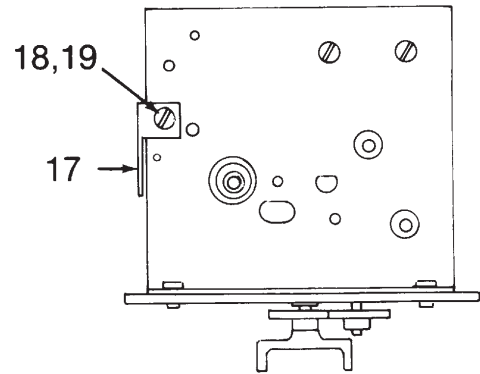

Units of Measure (1st Key Letter)

- A Gallons
- B Pounds
- C Litres
- D Litres/Fixed "0"
- E Pounds/Fixed "0"
- F Kilograms

Register Unit (2nd Key Letter)

- A Tenths Wheel
- B Units Wheel
- C Double Digit Wheel
- D Units w/Tenths Grads
- E Quadruple Zero
- F Tenths w/Hundreths Grads

Base (3rd Key Letter)

- A Standard Rotation (CCW, Viewed From Top)
- B Reverse Rotation (CW, Viewed From Top)
- C Two-Way Drive

Housing (4th Key Letter)

- A Standard housing

Special Features (5th Key Letter)

- A None
- C Internal Pulser
- D Weights & Measures Type
- F 3/4" 4D and 1" 4D-MD w/ATC
- G Special Gear Reduction on Bottom Plate for Litres on Oval Wheel Meter