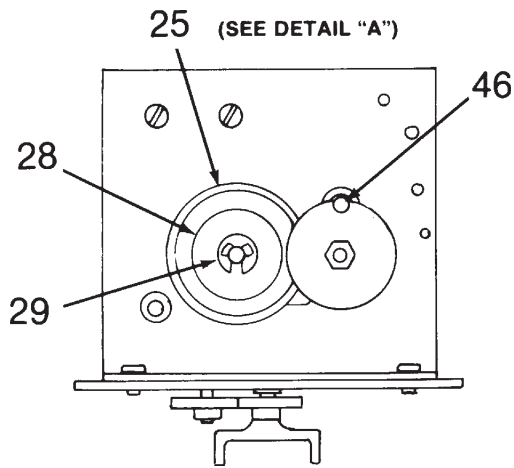

Units of Measure (1st Key Letter)

- A Gallons
- B Pounds
- C Litres
- D Litres/Fixed "0"
- E Pounds/Fixed "0"
- F Kilograms

Register Unit (2nd Key Letter)

- A Tenths Wheel
- B Units Wheel
- C Double Digit Wheel
- D Units w/Tenths Grads
- E Quadruple Zero
- F Tenths w/Hundreths Grads

Base (3rd Key Letter)

- A Standard Rotation (CCW, Viewed From Top)
- B Reverse Rotation (CW, Viewed From Top)
- C Two-Way Drive

Housing (4th Key Letter)

- A Standard housing

Special Features (5th Key Letter)

- A None
- C Internal Pulser
- D Weights & Measures Type
- F 3/4" 4D and 1" 4D-MD w/ATC
- G Special Gear Reduction on Bottom Plate for Litres on Oval Wheel Meter